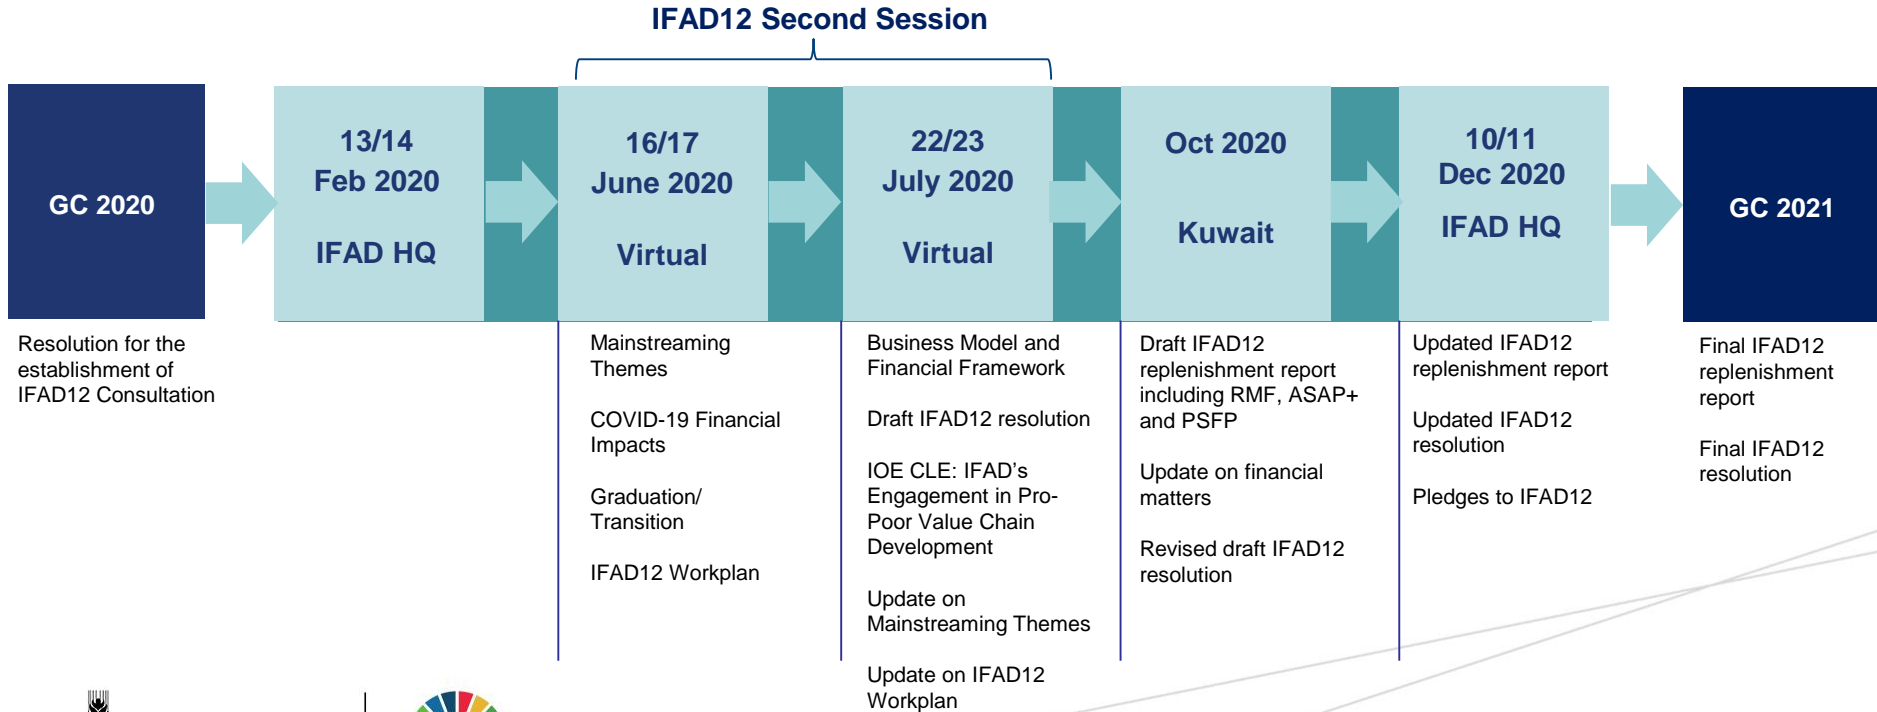

Twelfth Replenishment

RECOVERY.
REBUILDING.
RESILIENCE.

IFAD12 Consultations

The image features a solid teal background. At the top, there is a dark blue horizontal band. Two thin white lines originate from the left side of this band and extend towards the right, with one line curving upwards more sharply than the other.